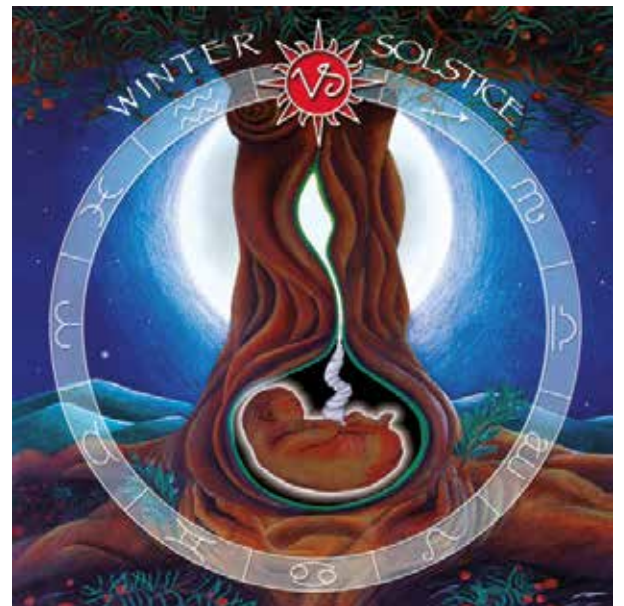

# Winter Solstice Cards

CODE WS3

CODE WS1

CODE WS2

CODE WS4

CODE WS5

From Tina's original drawings, these Yule Winter Solstice cards celebrate the return of the Sun.

Each card set includes four of one design with envelopes in a cellophane slip.