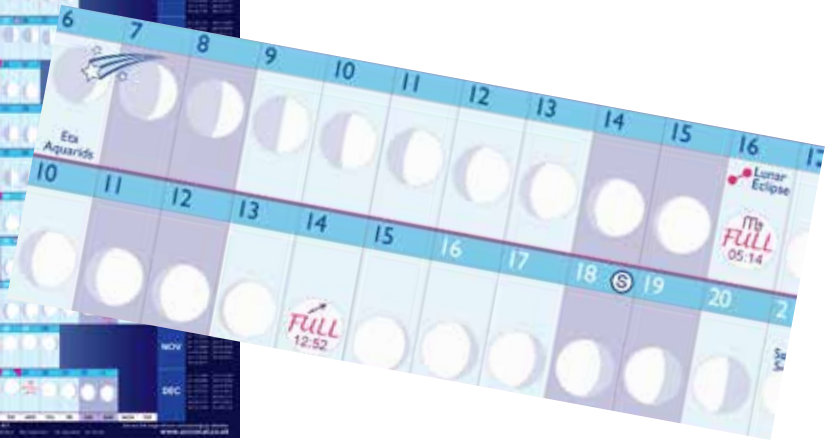

Lunar WALL PLANNER

Beautifully illustrates the Moon's daily phase and path throughout the year. Also includes lunar ingresses, planets conjunct the Moon, meteor showers, solstices & equinoxes. Provides a lunar background for all your plans. Great for gardeners who want to plant with the Moon.

A2 - 60cm x 42cm
RRP £7.99

MOON CALENDAR Poster

The 20th edition.

This year, our stunning Moon poster features Pentre Ifan, a neolithic burial chamber in Wales.

Showing the daily movements of the Sun and Moon in a gorgeous circular wheel.

Shows the phases of the Moon, ingresses, constellations, fire festivals, eclipses and more....

The whole year at a glance in an A2 poster.

A2 - 60cm x 42cm
RRP £7.99