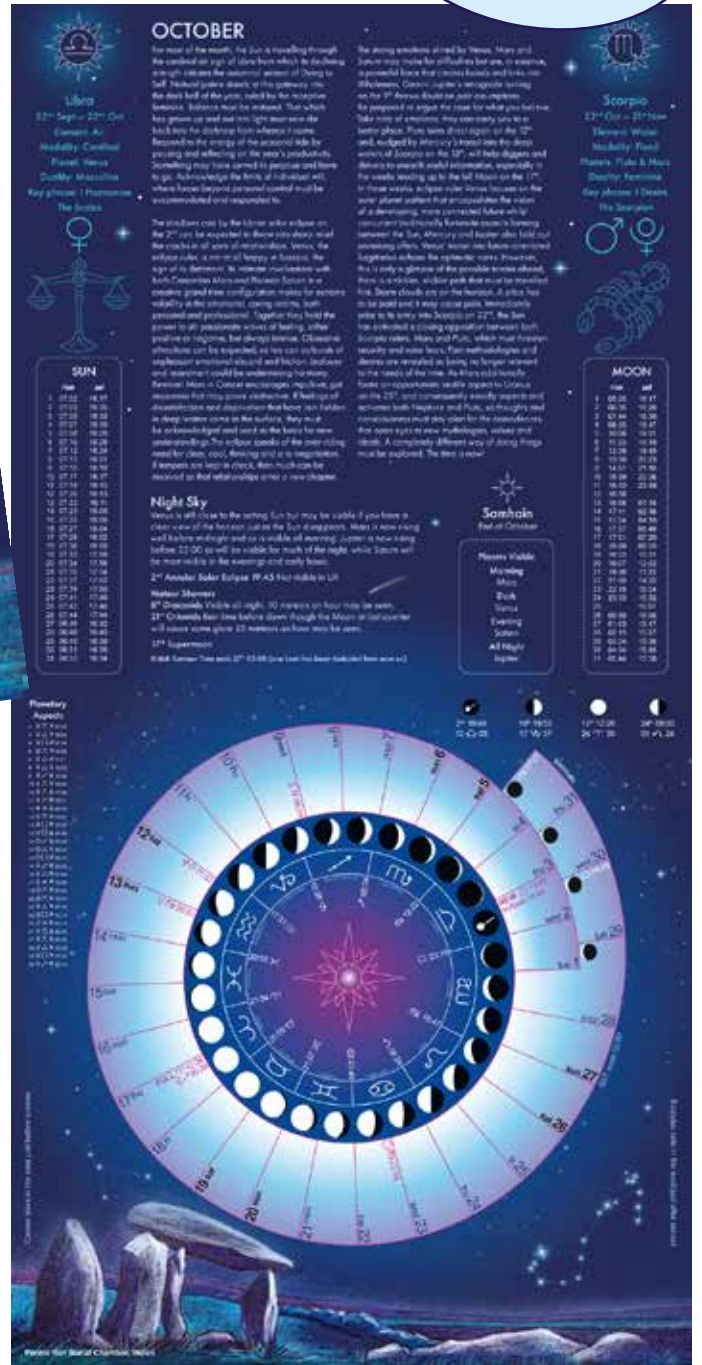

Astro MOON CALENDAR

FEATURES
Sacred Stones
in the UK

A unique and beautiful 2024 wall calendar which follows the seasonal cycle and features sacred stones in the moonlight.

The circular design shows the Moon phases set against the astrological wheel and encourages awareness of the lunar cycle as she ebbs and flows.

Includes a description and astrological interpretation of the months' planetary movements written by Tchenka Sunderland,

Space is provided to write daily appointments and to plan according to the Moon's phase and planetary movement.

Each month includes:

- An astrological forecast
- What can be seen in the night sky
- Sun & Moon rise/set times
- Moon's daily phase and sign
- Planetary sign changes
- Eclipses, retrograde & direct planets
- Eight fire festivals

Also includes articles:

- 2024 The Year Ahead
- Eclipses in 2024

RRP £14.99
30cm x 30cm