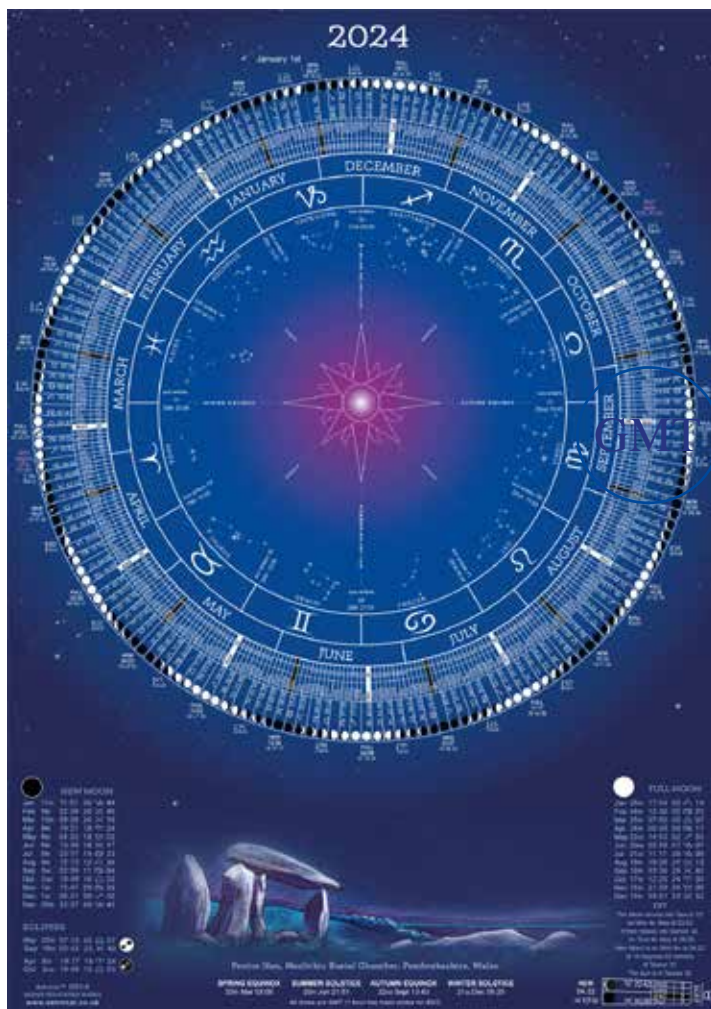

MOON CALENDAR Poster

The 20th edition.

This year, our stunning Moon poster features Pentre Ifan, a neolithic burial chamber in Wales.

Showing the daily movements of the Sun and Moon in a gorgeous circular wheel.

Shows the phases of the Moon, ingresses, constellations, fire festivals, eclipses and more....

The whole year at a glance in an A2 poster.

A2 - 60cm x 42cm
RRP £7.99