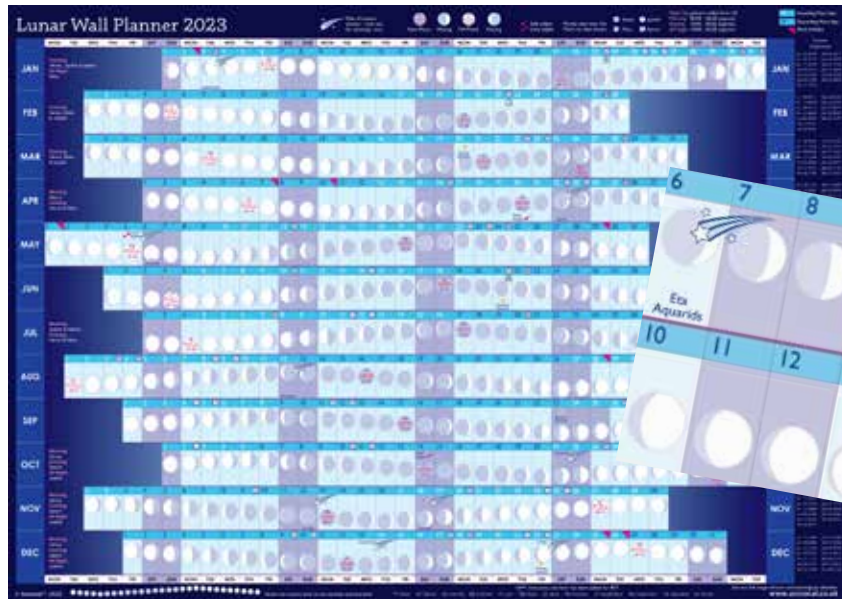

## Each month shows:

- Month-at-a-glance format
- Moons daily phase
- Full, new & quarter Moon info
- Moon's entry into each sign
- Sun's entry into each sign
- Solstices and equinoxes
- Eclipses
- Northern hemisphere
- GMT & BST

# Silver MOON PHASE

Stunning poster with silver Moons showing the daily phase throughout the year. Includes the sign the Moon occupies each day, full & new Moon times & eclipses. Features Sunkenkirk stone circle in the moonlight.

# Lunar WALL PLANNER

Beautifully illustrates the Moon's daily phase and path throughout the year. Also includes lunar ingresses, planets conjunct the Moon, meteor showers, solstices & equinoxes. Provides a lunar background for all your plans. Great for gardeners who want to plant with the Moon.