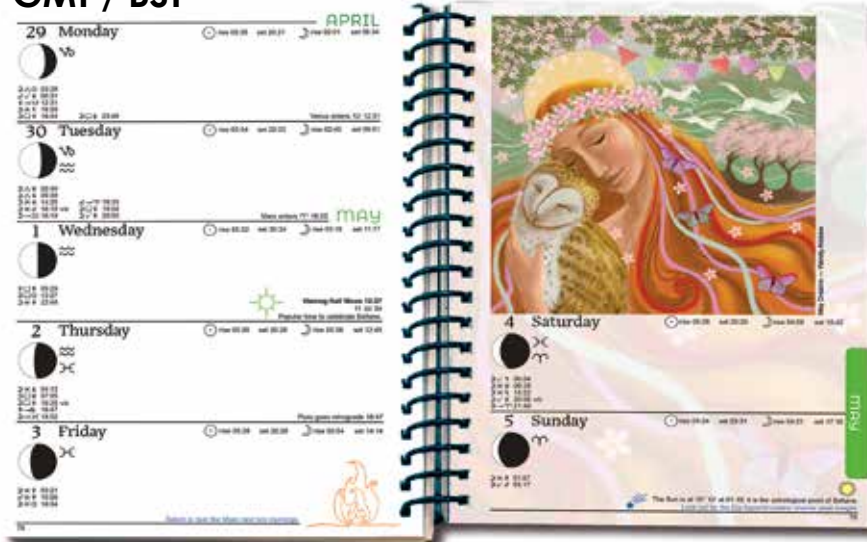

BEST SELLER

Astro MOON DIARY

Our Astro Moon diary takes you on a journey through the seasons of the year whilst observing the cycles of

This beautifully designed, clear and concise, pocket sized diary is absolutely packed with all the lunar and astrological information for 2024. Suitable for all levels.

The astrological forecasts and wealth of astronomical information makes this diary perfect for anyone wanting to live in harmony with the rhythms and cycles of nature. An educational and informative treasure trove.

Full colour

Inside pages 17.5cm x 13cm

RRP £17.99

GMT / BST

The diary includes:

- Week-at-a-glance format
- Daily Moon phases
- Full, new & half Moon dates/times
- Sun sign descriptions & forecasts.
- The night sky
- Sun & Moon set/rise times
- Pagan fire festivals & the changing seasons
- Daily planetary ingresses, aspects & void of course data
- Retrograde table
- Full ephemeris
- 2024 calendar grids

Set within the stunning Astrocal design. Includes artwork by: Wendy Andrew, Jill Smith, Rachel Blackwell, Tanya Hinton, Nick Andrew, Annie Batten, Tina Smale and more. Astrology by Tchenka Sunderland.

**The ultimate lunar and astrological diary.
So accurately comprehensive, you need nothing else!**