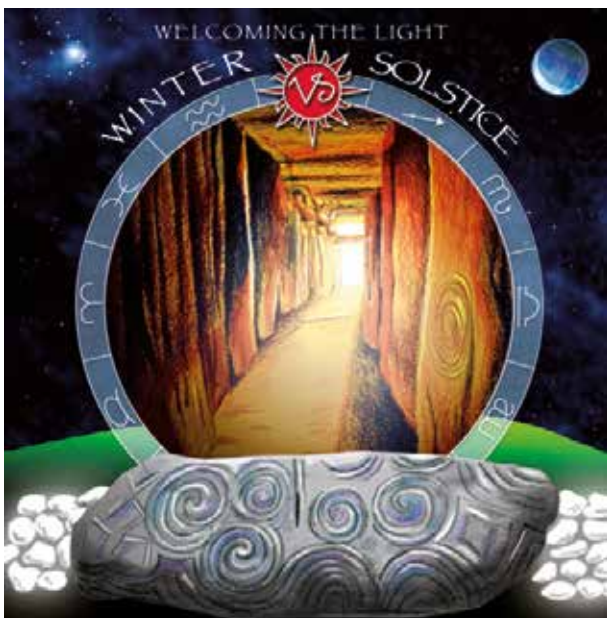

# Winter Solstice Cards

CODE WS3

CODE WS1

CODE WS2

CODE WS4

CODE WS5

From Tina's original drawings, these Yule Winter Solstice cards celebrate the return of the Sun.

Each card set includes four of one design with envelopes in a cellophane slip.